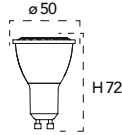

Misure
dimensioni in mm