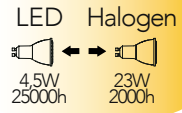

Efficienza
energetica

Codice	EAN	Watt	Cri	Lumen	Angolo	K	Durata	Inner	Master
SMART-GU10-RGBW	8031414867653	4,5W	80	300	120°	4000	25000h	10	50