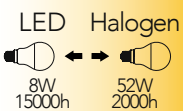

Codice	EAN	Watt	Cri	Lumen	Angolo	K	Durata	Inner	Master
GENIUS-E27-CCT	8031414870714	8W	80	680	300°		15000h	10	40

Lampada LED SMART classe **A+**
8W 230V