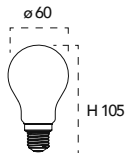

Misure
dimensioni in mm

Attacco