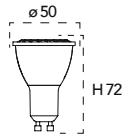

Misure
dimensioni in mm