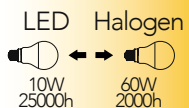

Codice	EAN	Watt	Cri	Lumen	Angolo	K	Durata	Inner	Master
SMART-E27-RGBCCT	8031414872657	10W	80	800	240°		25000h	10	50

Lampada LED SMART classe **A+**
10W 230V