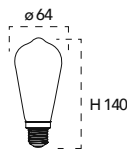

Lampada LED classe
40W 230V

Attacco