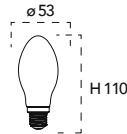

Lampada LED classe
40W 230V

Attacco