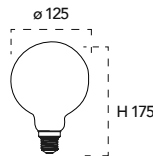

Lampada LED classe
40W 230V

Misure
dimensioni in mm

Attacco